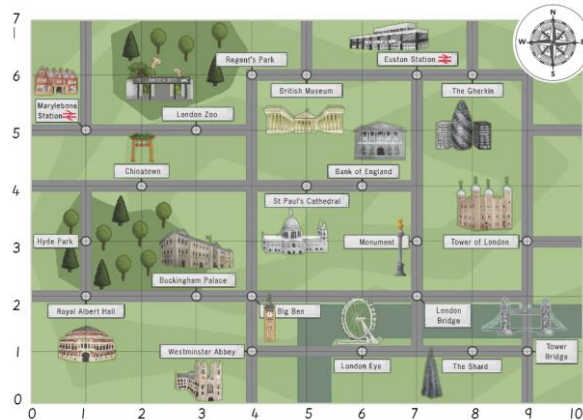

London Eye

Buckingham Palace

The Shard

The River Thames is a physical  
feature. It runs through London.  
Many people use the river to  
travel using boats.

### Compass Points

A compass is a map tool for finding directions.

There are four main compass points.

### Grid References

A grid of squares helps to locate a place, this is called a grid reference. We can read the coordinates to find the famous feature.

London Eye  
(6,1)

### Glossary

**Capital City**

The head of a country and is where the Government is

**Human Feature**

A man-made feature - building, bridge

**Physical Feature**

A naturally made feature - river, lake

**Tourists**